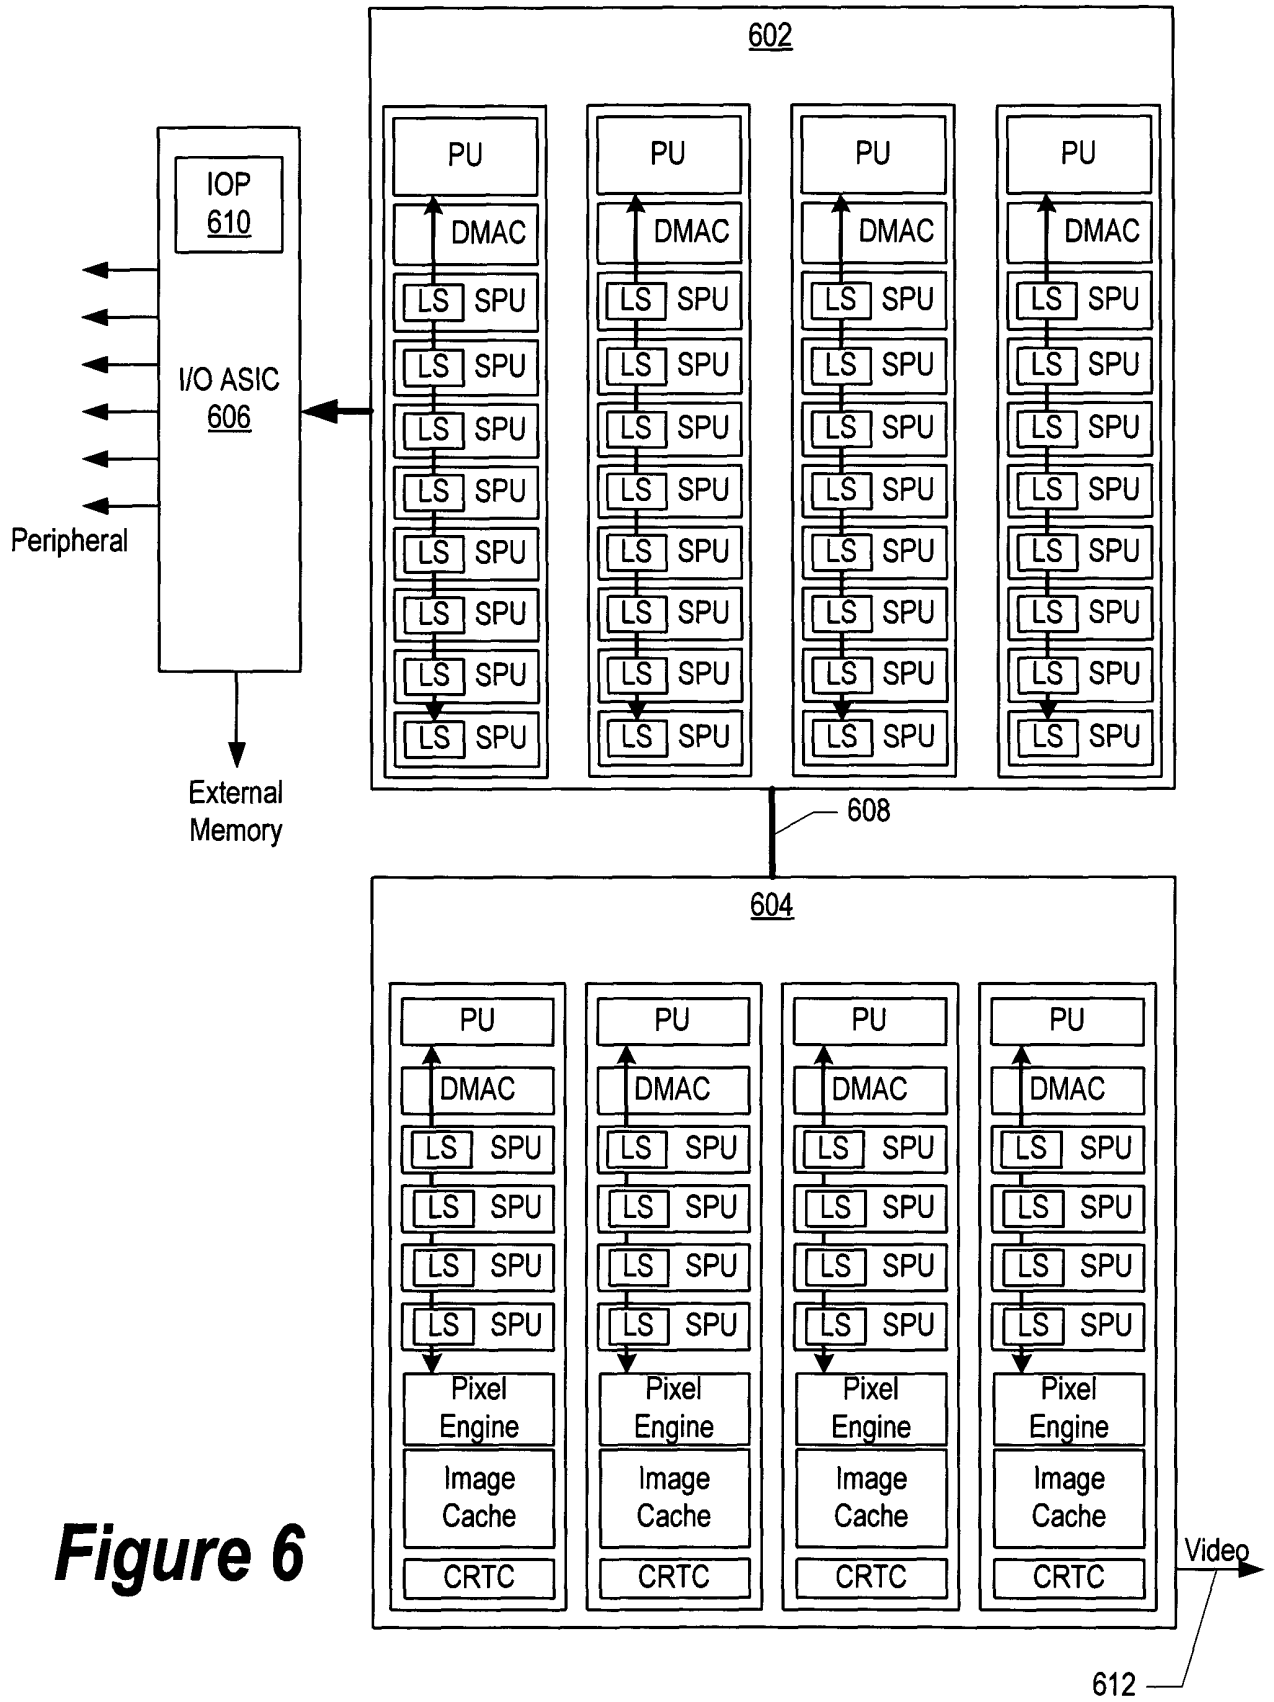

Figure 1

Figure 2

Figure 3

Figure 4

Figure 5

Figure 6

Figure 7

Figure 8

Figure 29

Figure 30

Figure 31

Figure 32

Figure 33

Figure 34

Memory Access Control Table

The diagram shows a table with 64 rows, indexed from 0 to 63. Each row contains four columns: 'Base', 'Size', 'Access Key', and 'Access Key Mask'. Callout 3504 points to the 'ID' column header. Callout 3506 points to the 'Base' column header. Callout 3508 points to the 'Size' column header. Callout 3510 points to the 'Access Key' column header. Callout 3512 points to the 'Access Key Mask' column header. Callout 3502 is an arrow pointing to the table structure.